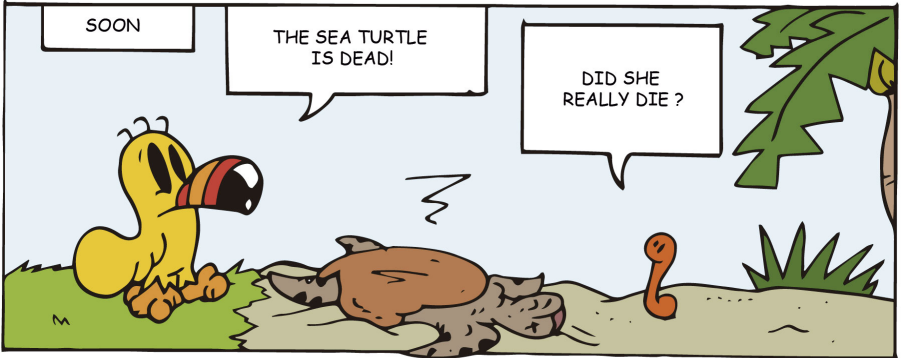

SOON

THE SEA TURTLE IS DEAD!

DID SHE REALLY DIE ?

THERE ARE MANY PAPER AND PLASTIC FRAGMENTS ON HER CARAPACE, IT PROBABLY SHE SWALLOWED A PIECE OF GARBAGE, PAINT OR ARTIFICIAL COLOR AND DIED ON THIS BEACH.