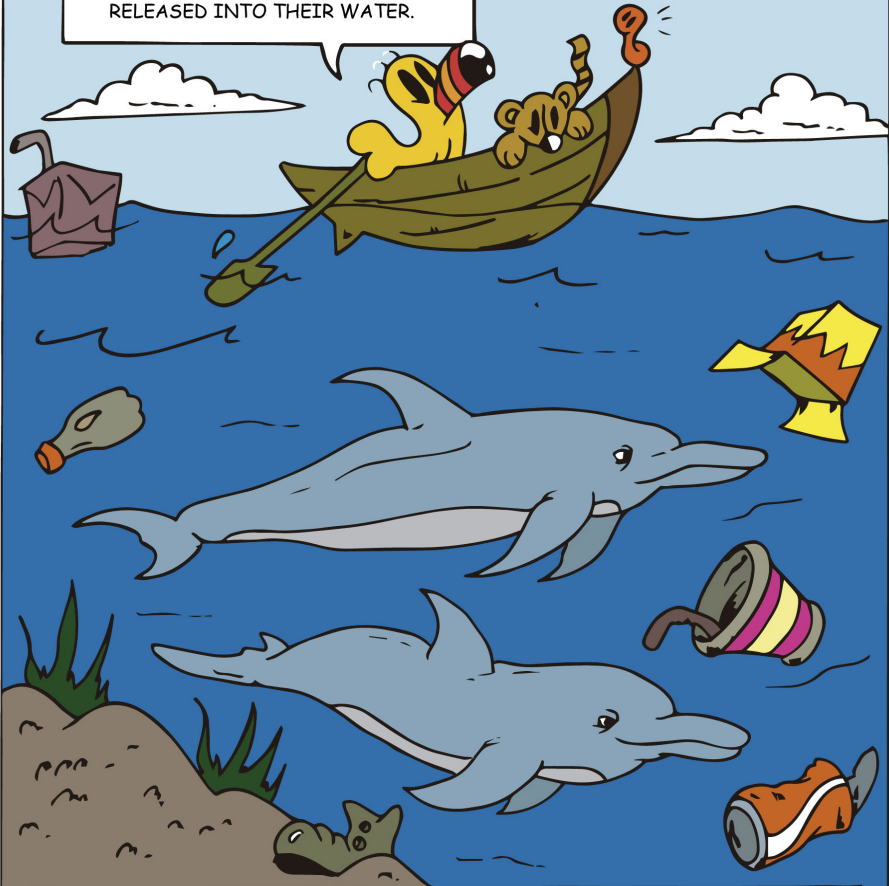

GARBAGE IN NATURE

FERNANDO REBOUÇAS

IN:

GARBAGE IN NATURE

ANNUALLY, THE OCEAN RECEIVE OVER SEVEN TONNES OF GARBAGE.

A HUGE PART OF THE GARBAGE FOUND IN THE SEAS IS COMPOSED OF PLASTIC.

ANIMALS LIKE THE SEA TURTLE EAT THE PLASTIC, SHE MISTAKES GARBAGE WITH A FOOD. AT SEA, PLASTIC GAINS THE SMELL OF FISH AND THE APPEARANCE OF PIECE OF SEAWEED.

OCEAN AROUND THE WORLD SUFFER FROM THE EXCESS OF WASTE THAT IS RELEASED INTO THEIR WATER.

A LOT OF GARBAGE, AND IT IS NOT JUST THE PLASTIC THAT I FIND.

IN OUR FOREST I HAVE ALREADY FOUND UNFORTUNATELY, THE POLLUTION OF RIVERS AND THE VISITATION OF HUMAN BEINGS WHO DO NOT KNOW HOW TO DISPOSE OF WASTE PROPERLY HAS GENERATED WASTE OF DIFFERENT TYPES IN OUR FOREST.

SOON

THE SEA TURTLE IS DEAD!

DID SHE REALLY DIE ?

THERE ARE MANY PAPER AND PLASTIC FRAGMENTS ON HER CARAPACE, IT PROBABLY SHE SWALLOWED A PIECE OF GARBAGE, PAINT OR ARTIFICIAL COLOR AND DIED ON THIS BEACH.