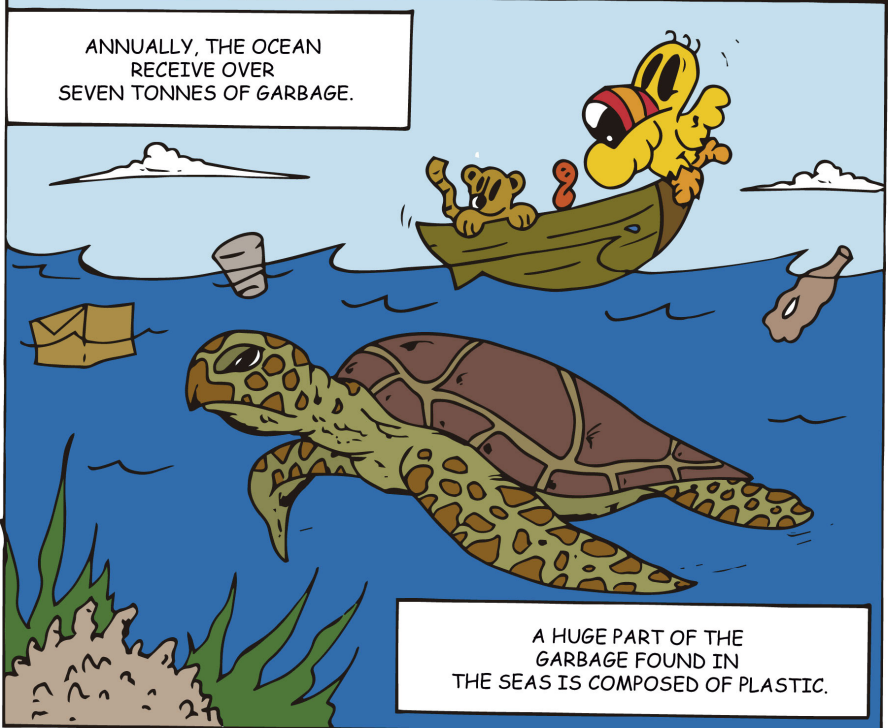

GARBAGE IN NATURE

FERNANDO REBOUÇAS

IN:

GARBAGE IN NATURE

ANNUALLY, THE OCEAN RECEIVE OVER SEVEN TONNES OF GARBAGE.

A HUGE PART OF THE GARBAGE FOUND IN THE SEAS IS COMPOSED OF PLASTIC.

ANIMALS LIKE THE SEA TURTLE EAT THE PLASTIC, SHE MISTAKES GARBAGE WITH A FOOD. AT SEA, PLASTIC GAINS THE SMELL OF FISH AND THE APPEARANCE OF PIECE OF SEAWEED.

PAPER CAN TAKE MORE THAN THREE MONTHS TO DECOMPOSE INTO NATURE. IT MUST BE DISPOSED IN THE BLUE COLLECTOR.

WHAT ABOUT METALS?

METAL LASTS FROM 50 TO 200 YEARS IN NATURE, MAY CAUSE PROBLEMS SUCH AS THE CONTAMINATION OF THE SOIL AND PLANTS.

SOON

THE SEA TURTLE IS DEAD!

DID SHE REALLY DIE ?

THERE ARE MANY PAPER AND PLASTIC FRAGMENTS ON HER CARAPACE, IT PROBABLY SHE SWALLOWED A PIECE OF GARBAGE, PAINT OR ARTIFICIAL COLOR AND DIED ON THIS BEACH.